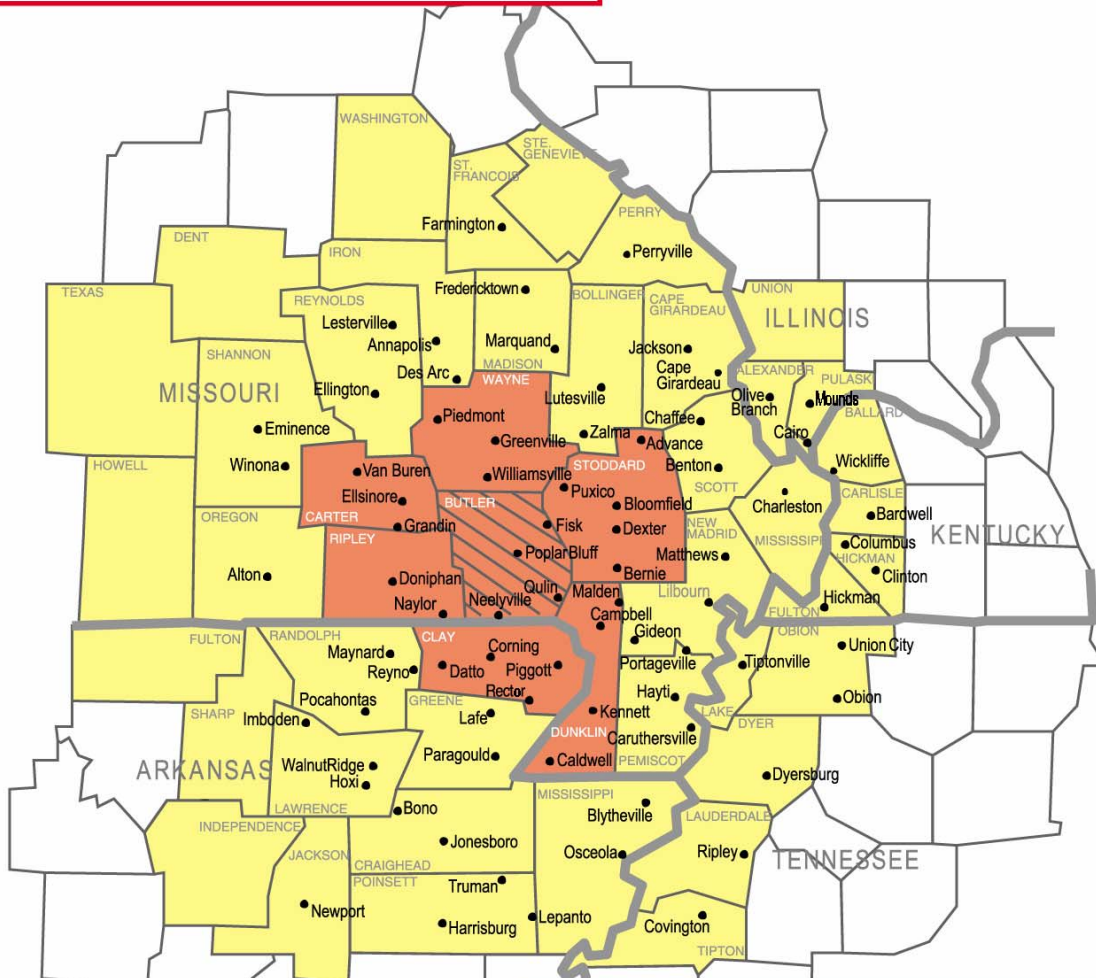

Z95.5 - The Bone - KJEZ

Butler County	
Population 18 years plus	30,011
# of Households	16,100
# of Households with Radios (99%)	15,939
Radio Set Count	89,258
Total Effective Buying Income	\$460,596,000
Total Retail Sales	\$406,322,000

Coverage that Counts!

Seven County Trade Area	
Butler, Carter, Clay, Dunklin, Ripley, Stoddard, Wayne Counties	
Population 18 Years Plus	113,967
# of Households	61,000
# of Households with Radios (99%)	60,390
Radio Set Count	338,184
Total Effective Buying Income	\$1,643,359,000
Total Retail Sales	\$967,432,955